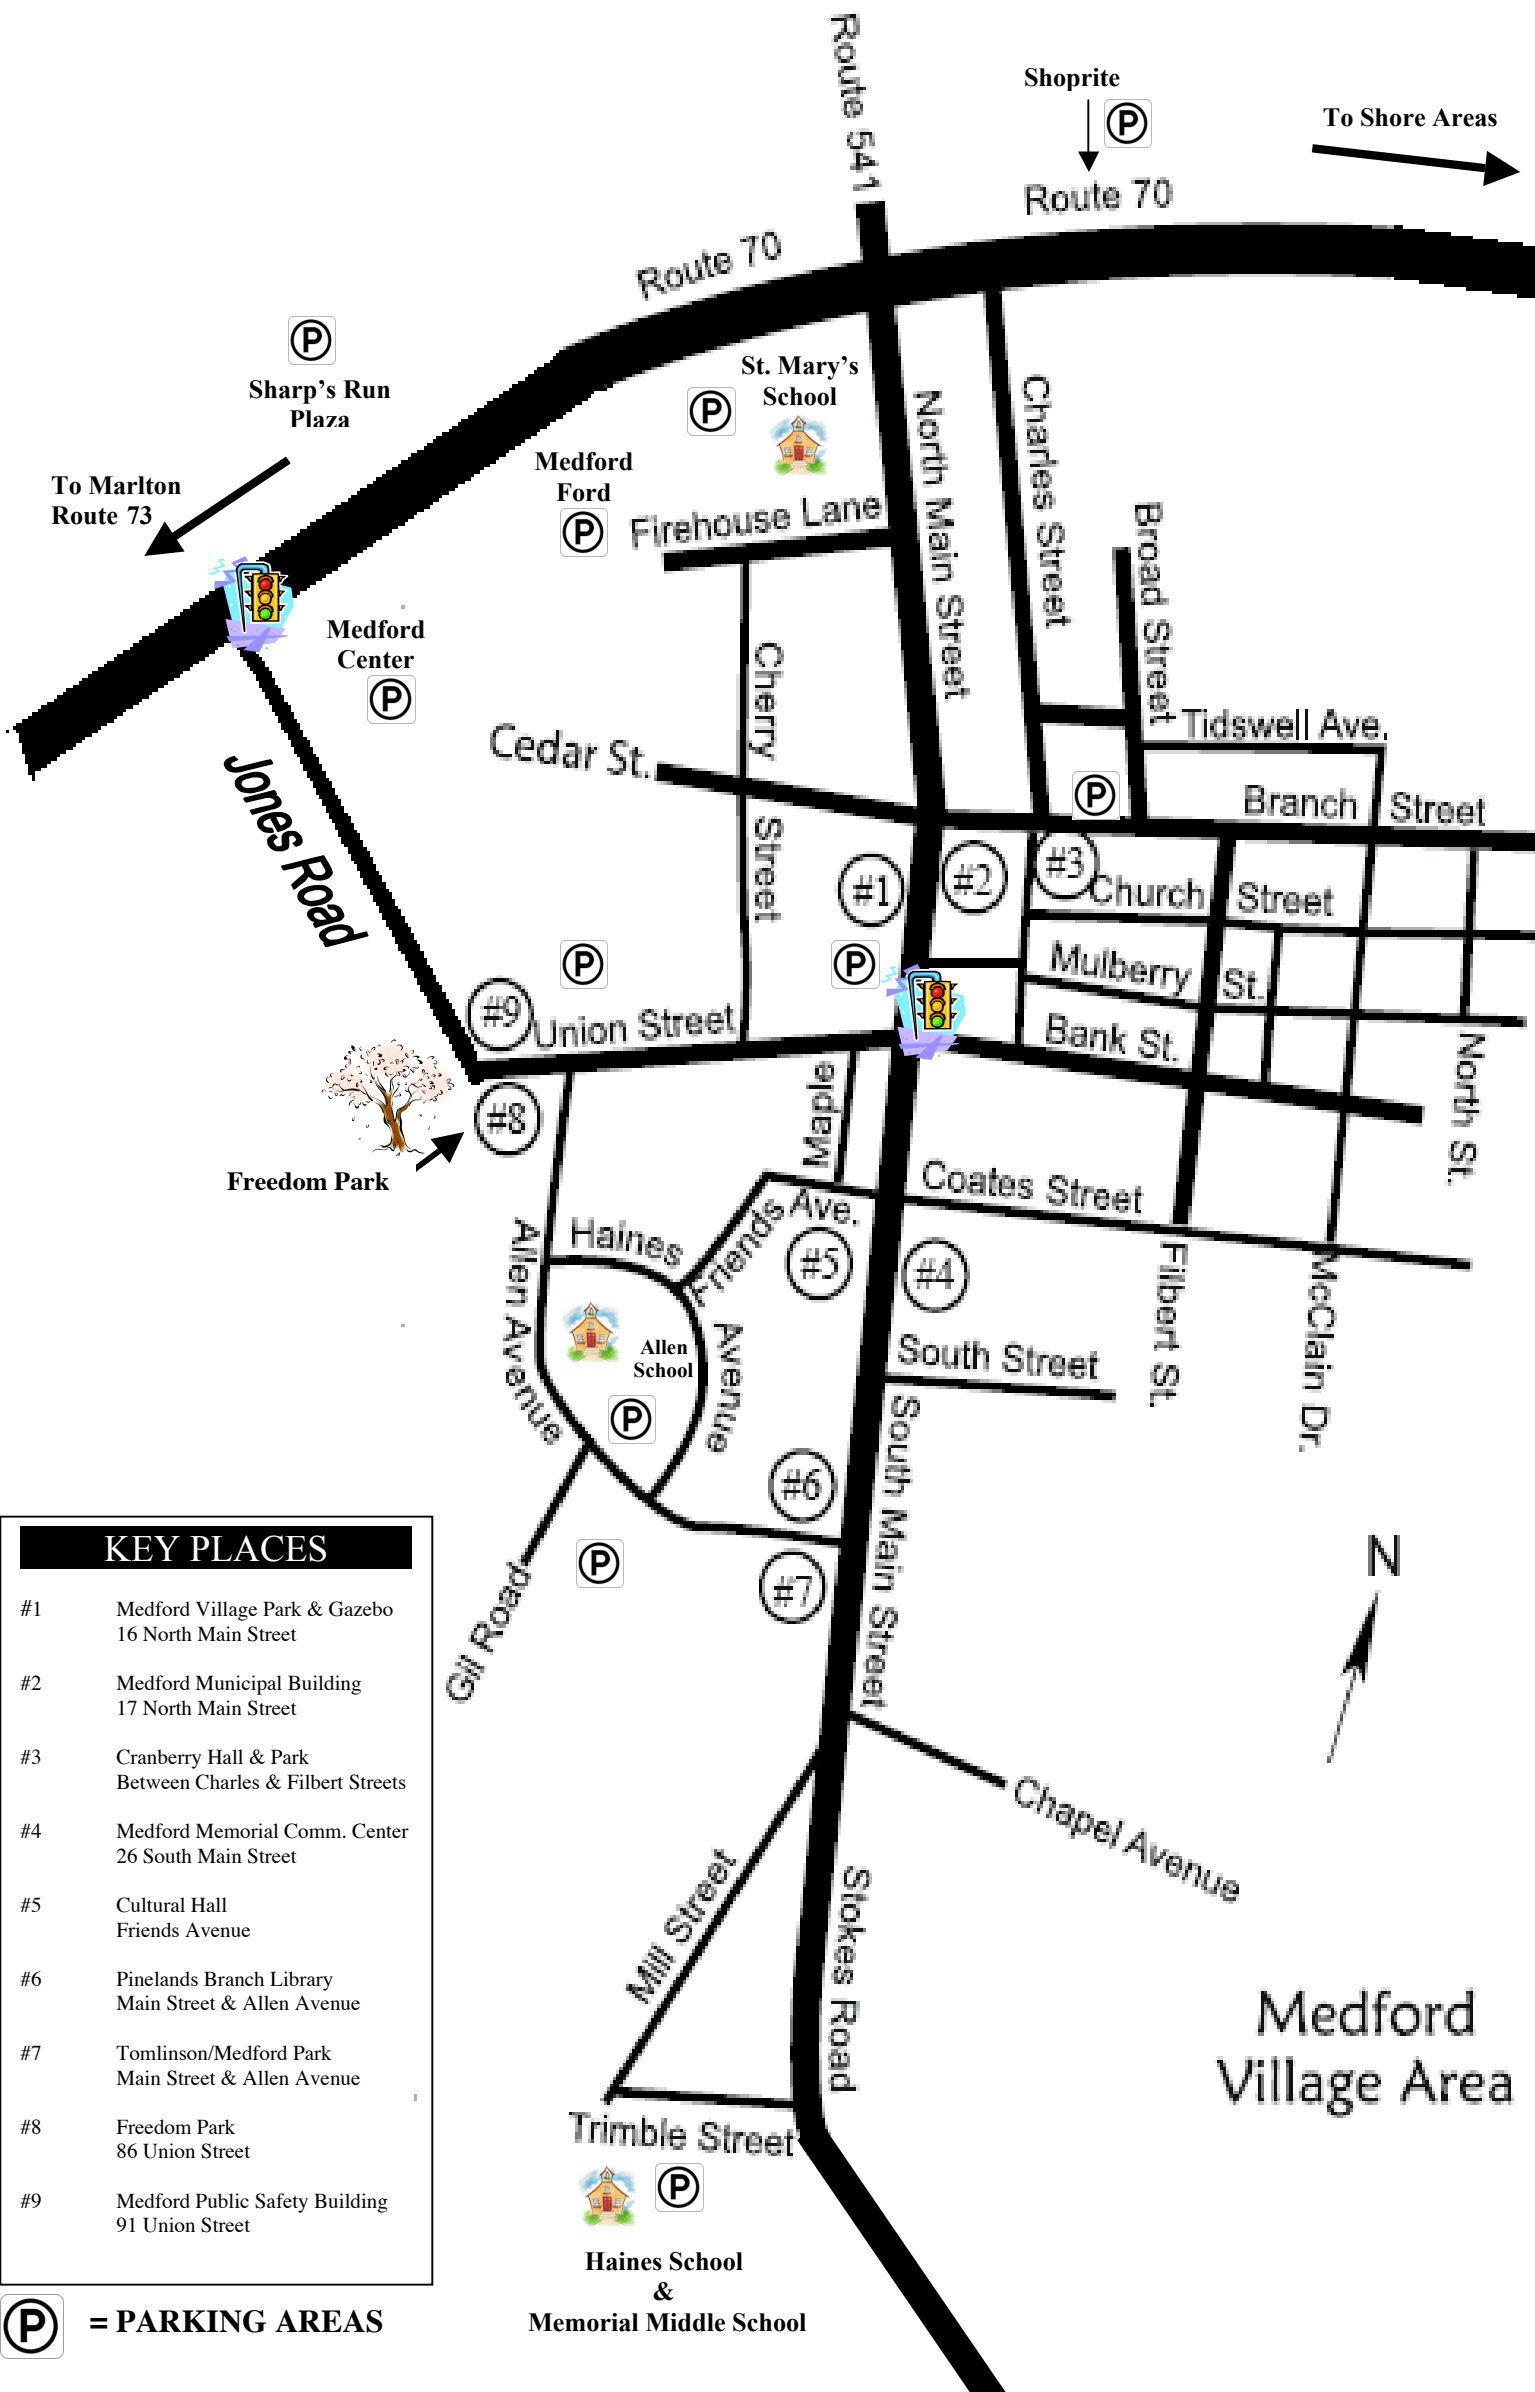

To Mount Holly
Route 541
NJ Turnpike
Route 295

Shoprite
Route 70

To Shore Areas

KEY PLACES

- #1 Medford Village Park & Gazebo
16 North Main Street
- #2 Medford Municipal Building
17 North Main Street
- #3 Cranberry Hall & Park
Between Charles & Filbert Streets
- #4 Medford Memorial Comm. Center
26 South Main Street
- #5 Cultural Hall
Friends Avenue
- #6 Pinelands Branch Library
Main Street & Allen Avenue
- #7 Tomlinson/Medford Park
Main Street & Allen Avenue
- #8 Freedom Park
86 Union Street
- #9 Medford Public Safety Building
91 Union Street

(P) = PARKING AREAS

**Haines School
&
Memorial Middle School**

Medford
Village Area